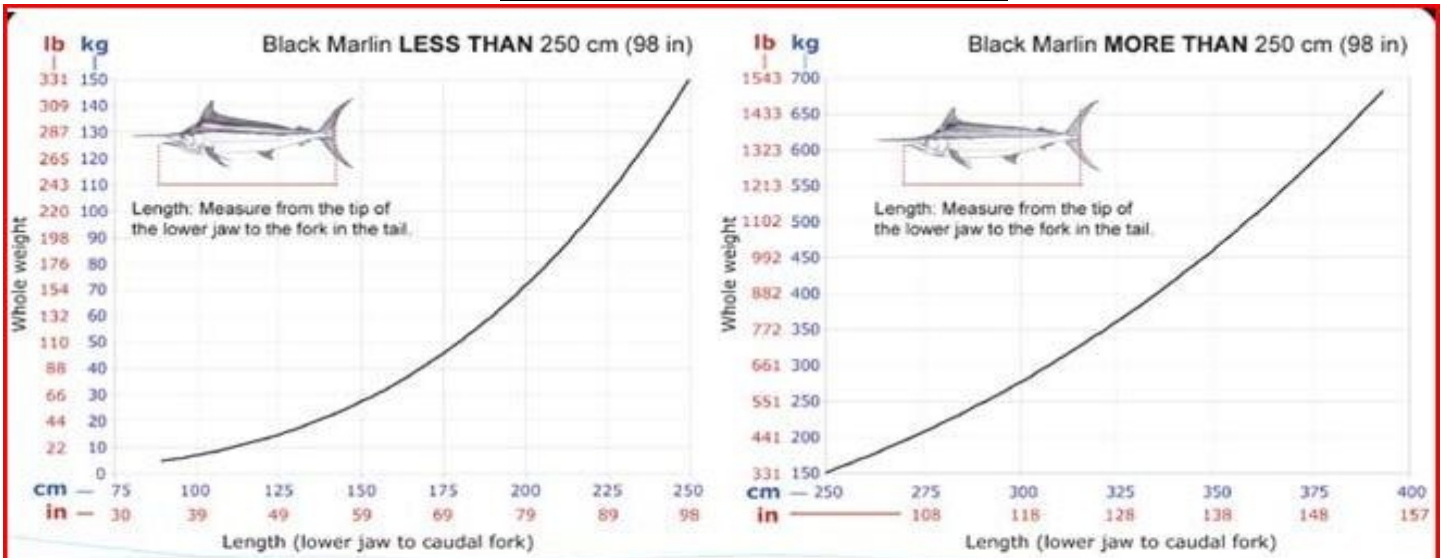

JB Lure Tournament Sked Prizes will be awarded every sked to one lucky boat!

GAME FISH ESTIMATION CHARTS

IDENTIFYING JUVENILE BLACK MARLIN

Distinguishing features: In juvenile black marlin (less than 50 kg / 110 lbs) the dorsal fin is quite high for much of its length, and vertical stripes sometimes show. In smaller fish (less than about 15 kg / 33 lbs) the rigid pectoral fin can fold along the body.